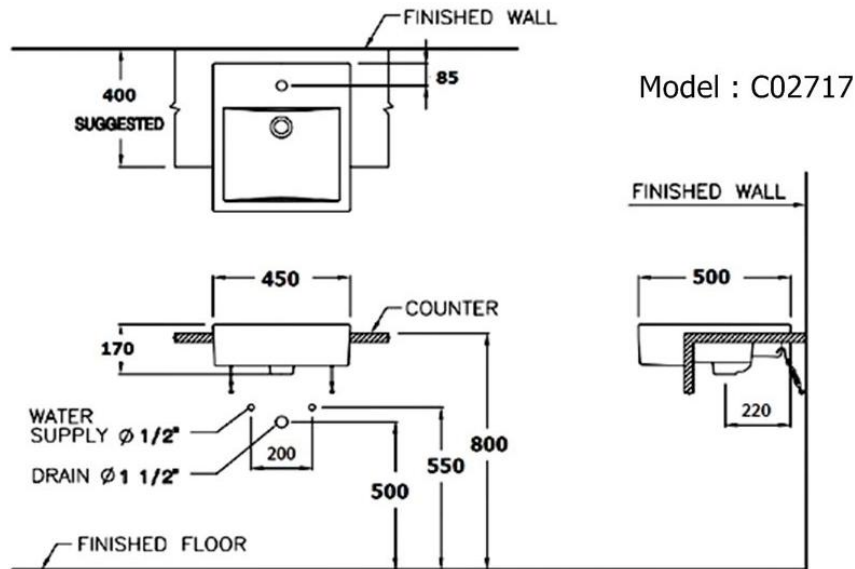

Brand : COTTO, Thailand
 Name : Parvis Semi-recessed Washbasin
 Item Code : C02717
 Designer :
 Color / Finish: Glossy White
 Dimensions : 450 x 500 x 170mm

Product info:

- Semi-recessed Washbasin
- With tap hold and overflow

Unit : mm.

Flushing of pipe must be done before fittings are installed. Failure to do so voids the warranty.
 Follow cleaning instructions and avoid using any harmful chemicals.
 All information is for reference only. Installation shall always be based on the specs provided with actual delivered items.
 For more info, visit www.sanitecph.com